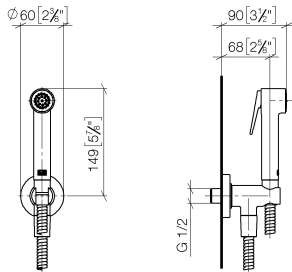

Bidet spray - Chrome

IMO

27 701 970

Fits: IMO, LULU, MADISON, MEM, TARA, CL.1, LISSÉ, VAIA, META, CYO

- wall bracket with integrated safety shut off valve
- max. standing pressure: 5bar
- hand shower with back flow preventer
- 1/2" shower outlet
- rosette Ø 60 mm
- metal shower hose 1250mm with integrated anti-twist protection

Recommended miscellaneous

- Concealed wall elbow -** 35 085 970 90
- max. recess depth 163 mm
 - min. recess depth 90 mm

27 701 970

mm [inches]

Flow rate chart

Certificates

LGA_29989.

27 701 970