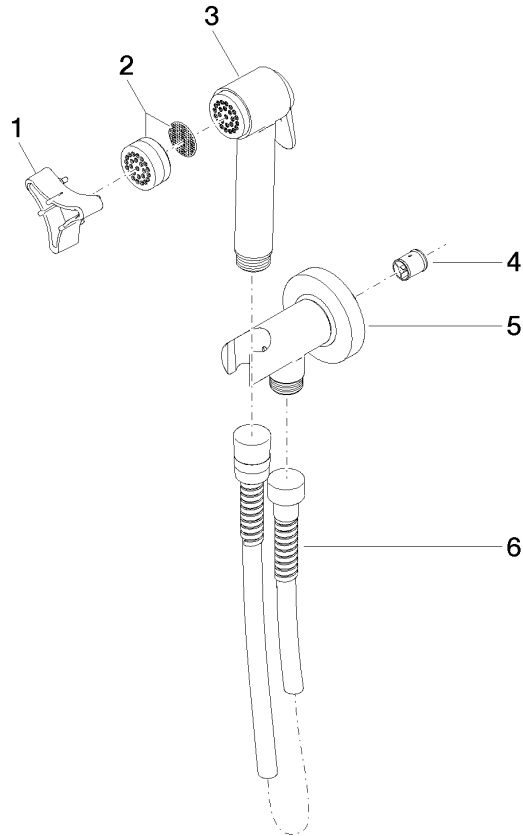

Bidet spray - Chrome

IMO

27 701 970

Fits: IMO, LULU, MADISON, MEM, TARA, CL.1, LISSÉ, VAIA, META, CYO

- wall bracket with integrated safety shut off valve
- max. standing pressure: 5bar
- hand shower with back flow preventer
- 1/2" shower outlet
- rosette Ø 60 mm
- metal shower hose 1250mm with integrated anti-twist protection

Recommended miscellaneous

- Concealed wall elbow -** 35 085 970 90
- max. recess depth 163 mm
 - min. recess depth 90 mm

27 701 970

mm [inches]

Flow rate chart

Certificates

LGA_29989.

27 701 970

Spare parts list

No.	Item Number	Name	Quantity used	Delivery time
1	09 30 09 029 90	key	1	2
2	12 861 970-00	accessories	1	2
3	90 12 11 107 00-00	shower	1	2
4	09 23 01 097 90	back-flow preventer	1	2
5	90 11 03 001 00-00	connection	1	60
6	90 30 02 001 00-00	hose	1	2